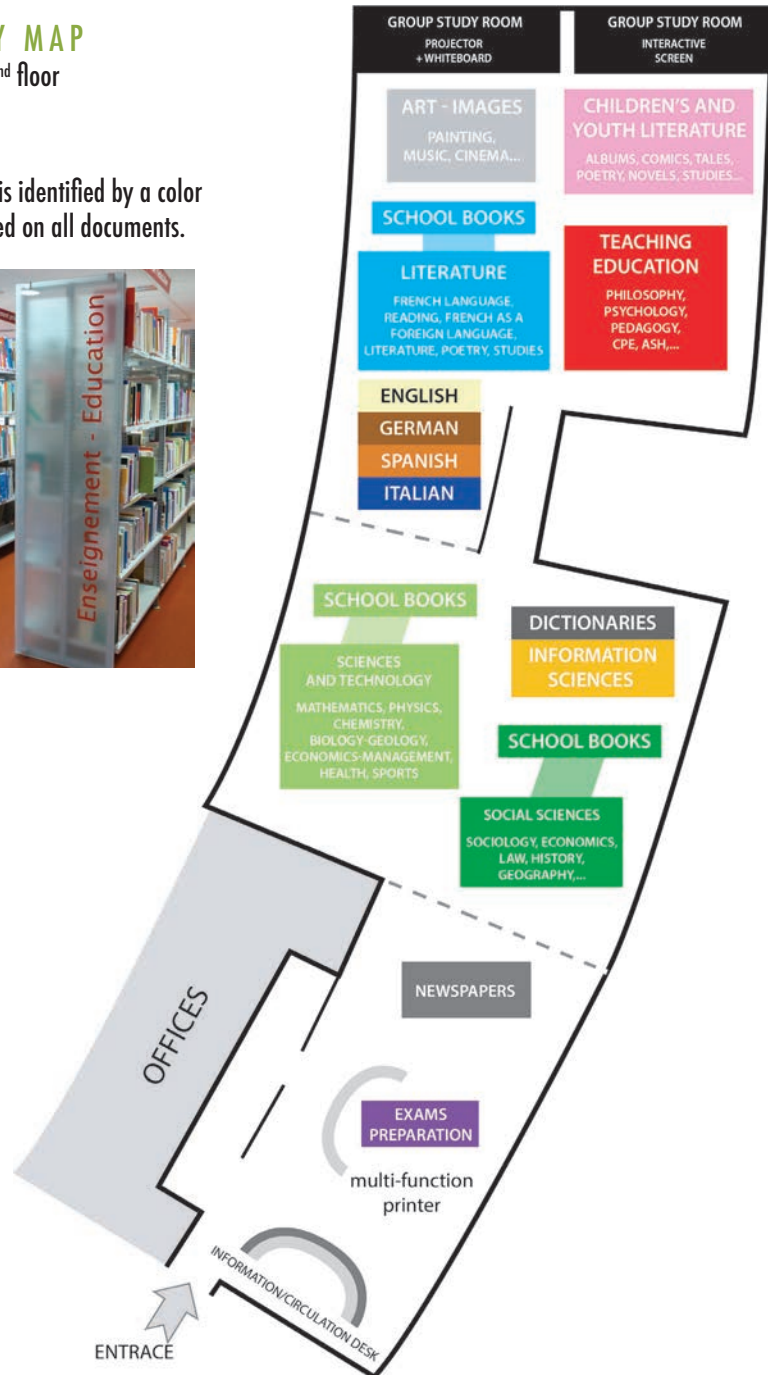

- ▶ 50 000 documents organized by subject: multidisciplinary collections, elementary and secondary-level pedagogy, didactics, school textbooks, past exam papers...
- ▶ an extensive collection of children's and youth literature: picture books, novels, theater, poetry, educational books;
- ▶ 60 multidisciplinary journals.

36 avenue Jean-Jaurès
C.S. 20001 - 63400 CHAMALIERES

04 73 31 71 76
contact.bu@uca.fr
bu.inspe@uca.fr

The library is located in building E,
on 2nd floor

BUS stop: Voltaire (line 13)

Accessible to people with limited mobility

@buinspechamalieres

LIBRARY MAP

Building E, 2nd floor

Each subject is identified by a color code displayed on all documents.

SERVICES

RESEARCH ASSISTANCE

The library staff are here to help you with your research. Feel free to ask them for help.

Espaces de travail et matériel :

- ▶ Reading room : 85 seats, multiple computers and wifi connection,
- ▶ 2 Samsung tablets are available for loan at the library circulation desk,
- ▶ 4 laptop computers available for loan,
- ▶ 2 laptop computers reserved for group work rooms,
- ▶ 2 group work rooms (7 seats) :
 - E211 with an interactive video projector and a white board,
 - E213 with interactive digital screen.