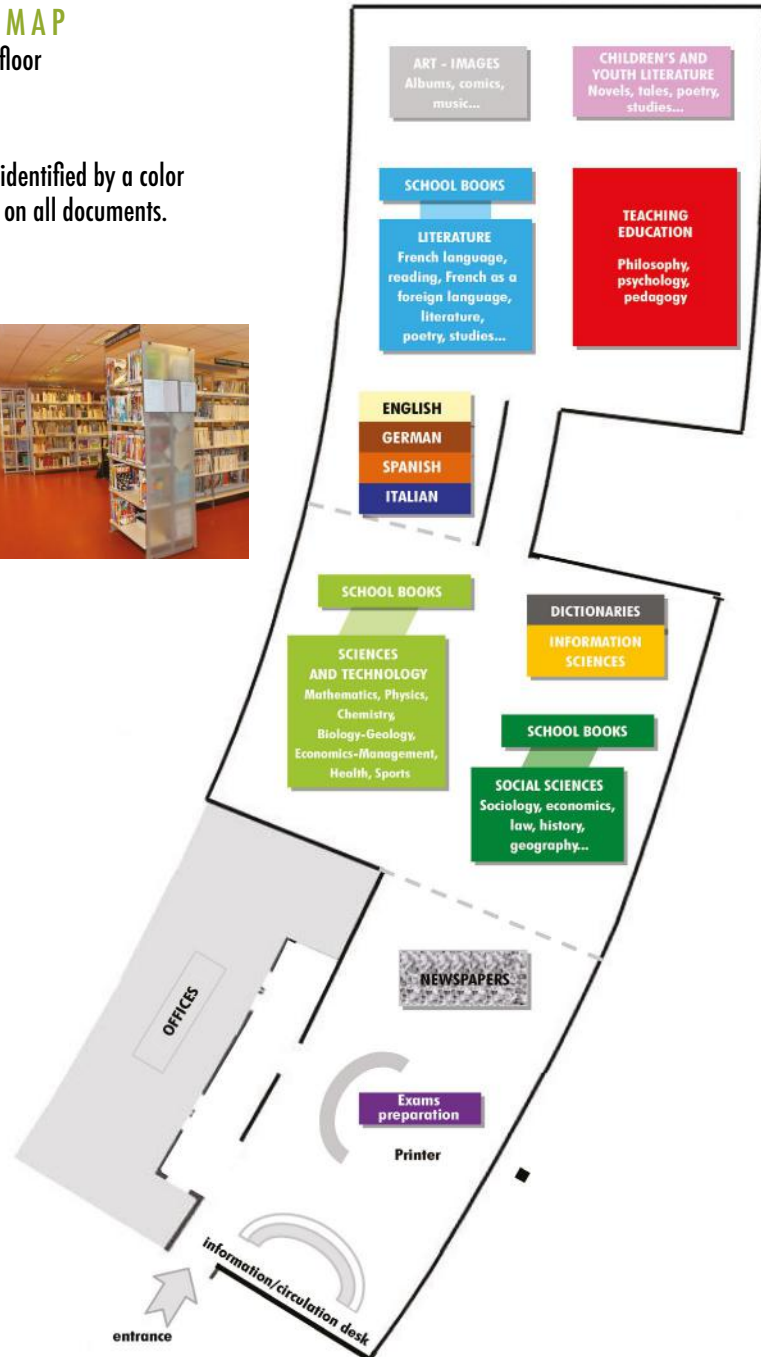

- ▶ 50 000 documents organized by subject: multidisciplinary collections,
- ▶ an extensive collection of children's and youth literature: picture books, novels, theater, poetry, educational books;
- ▶ 60 multidisciplinary journals.

@buinspechamalieres

LIBRARY MAP

Building E, 2nd floor

Each subject is identified by a color code displayed on all documents.

SERVICES

RESEARCH ASSISTANCE

The library staff are here to help you with your research. Feel free to ask them for help.

Spaces and equipment :

The reading room offers 70 seats, multiple computers and wifi connection.
 2 Samsung tablets are available for loan at the library circulation desk.

CULTURAL LIFE

- ▶ Exhibitions relating to the arts, culture, and education sciences take place at the library and are announced on the library's website.
- ▶ The INSPÉ hosts Poetry Week events and houses an extensive collection of contemporary poetry.