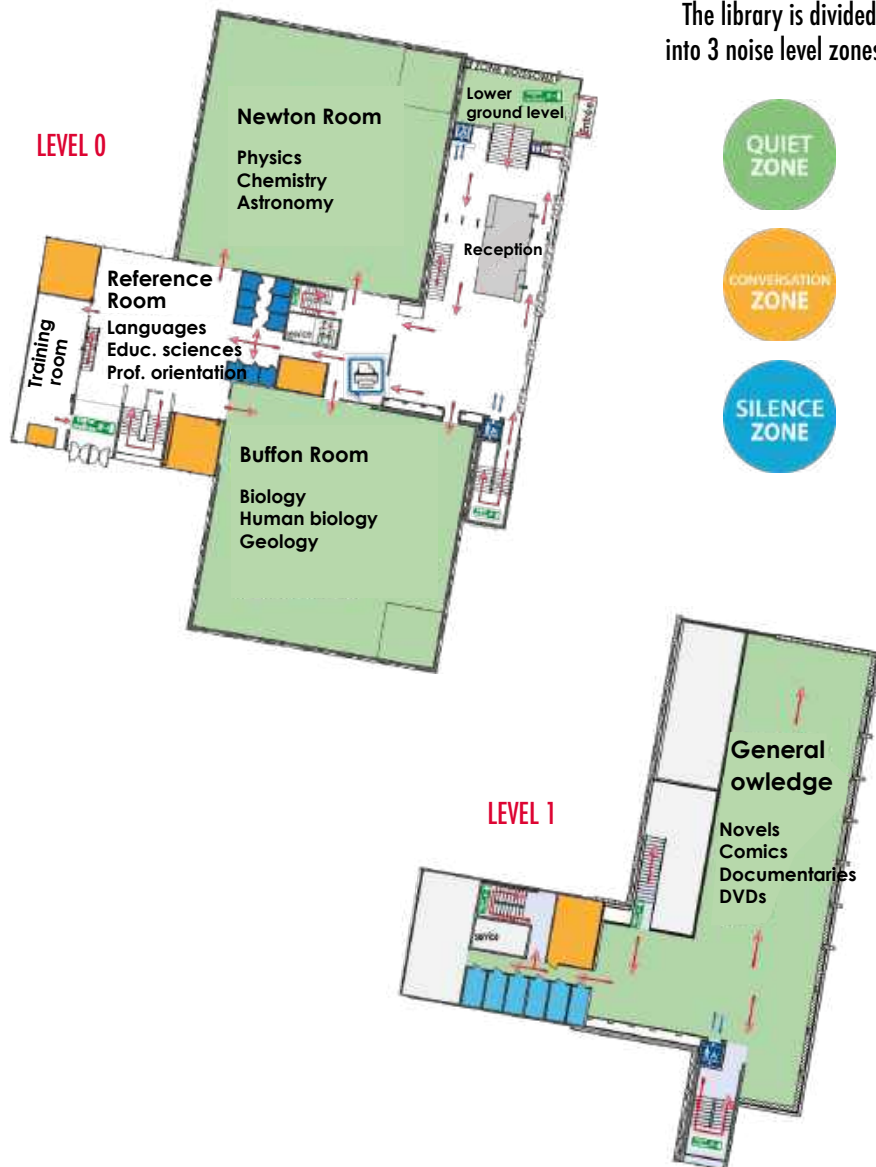

## SPACES

The library offers 13 individual and 10 group study rooms, 6 of which can be booked online (<https://bu.uca.fr>).

## Légende

- silence zone
- quiet zone
- conversation zone (bookable rooms)
- staff area
- 🖨️ printing/photocopying area