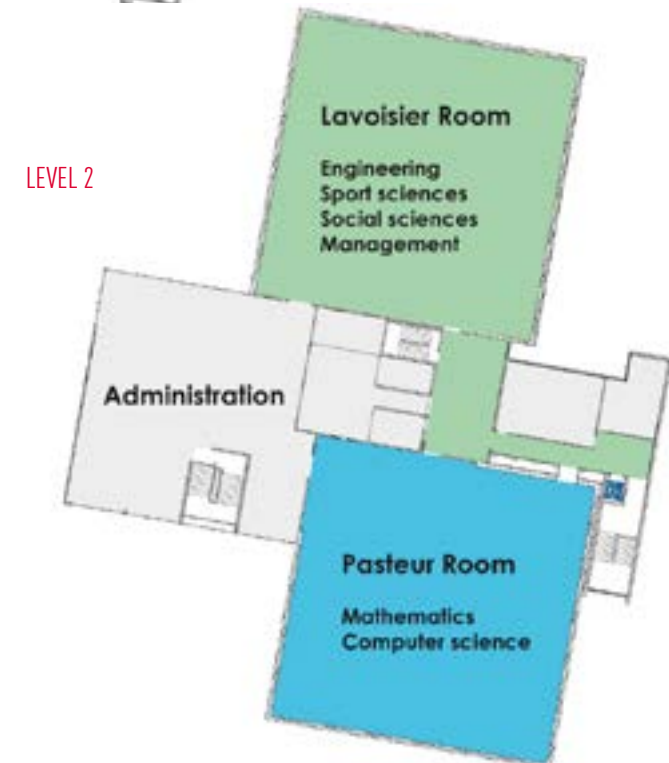

CULTURAL LIFE

- The library contributes to the diffusion of scientific culture and to the cultural life of the university by taking part in events such as the Science Fair and by offering thematic exhibitions on a regular bases.
- The library is open to proposals from university labs and student societies.
  Contact : Laurence.MAZUIR@uca.fr - 04 73 40 54 93