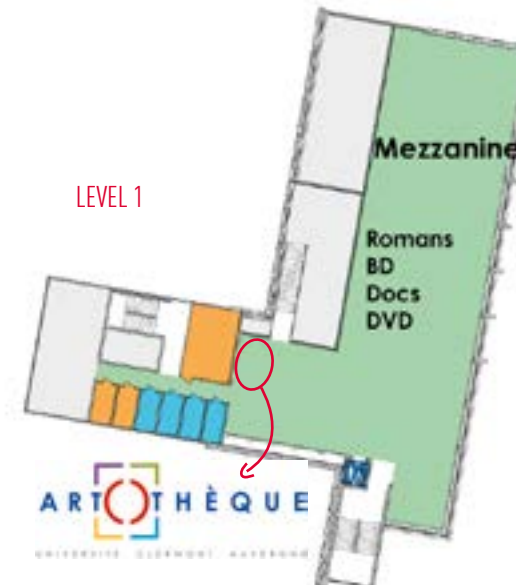

SPACES

Art Collection

Photographs that can be borrowed from home for 8 weeks.