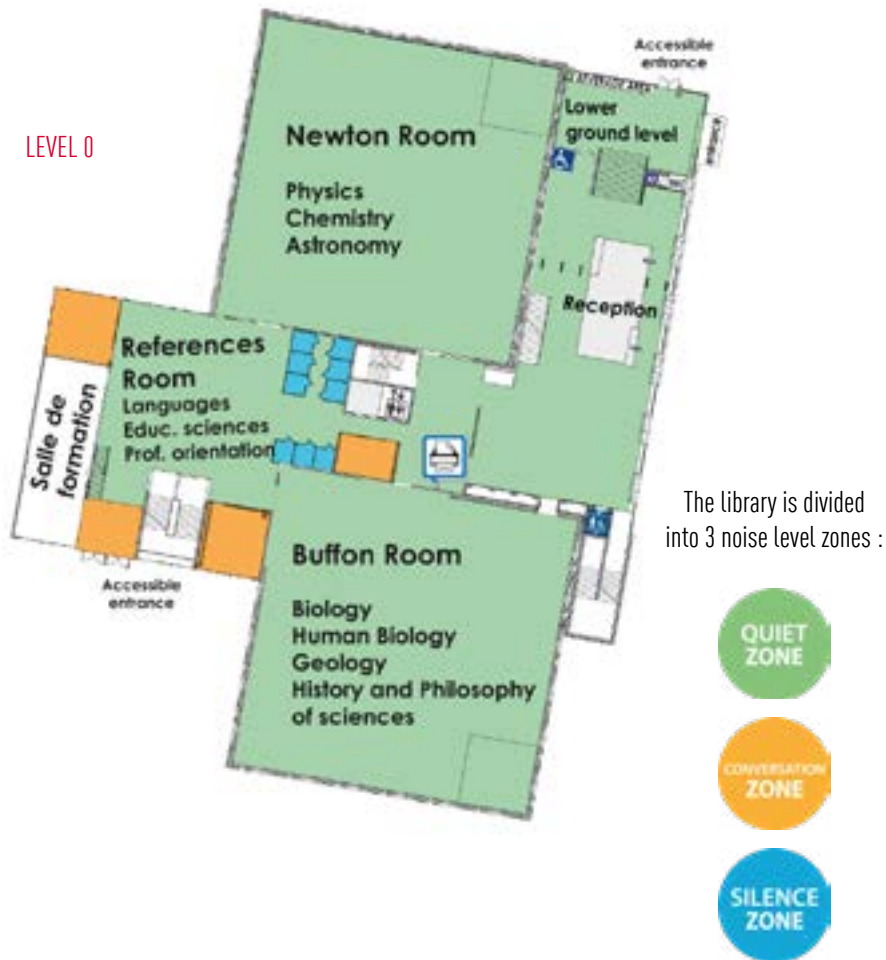

SPACES

Art Collection

Photographs that can be borrowed from home for 8 weeks.